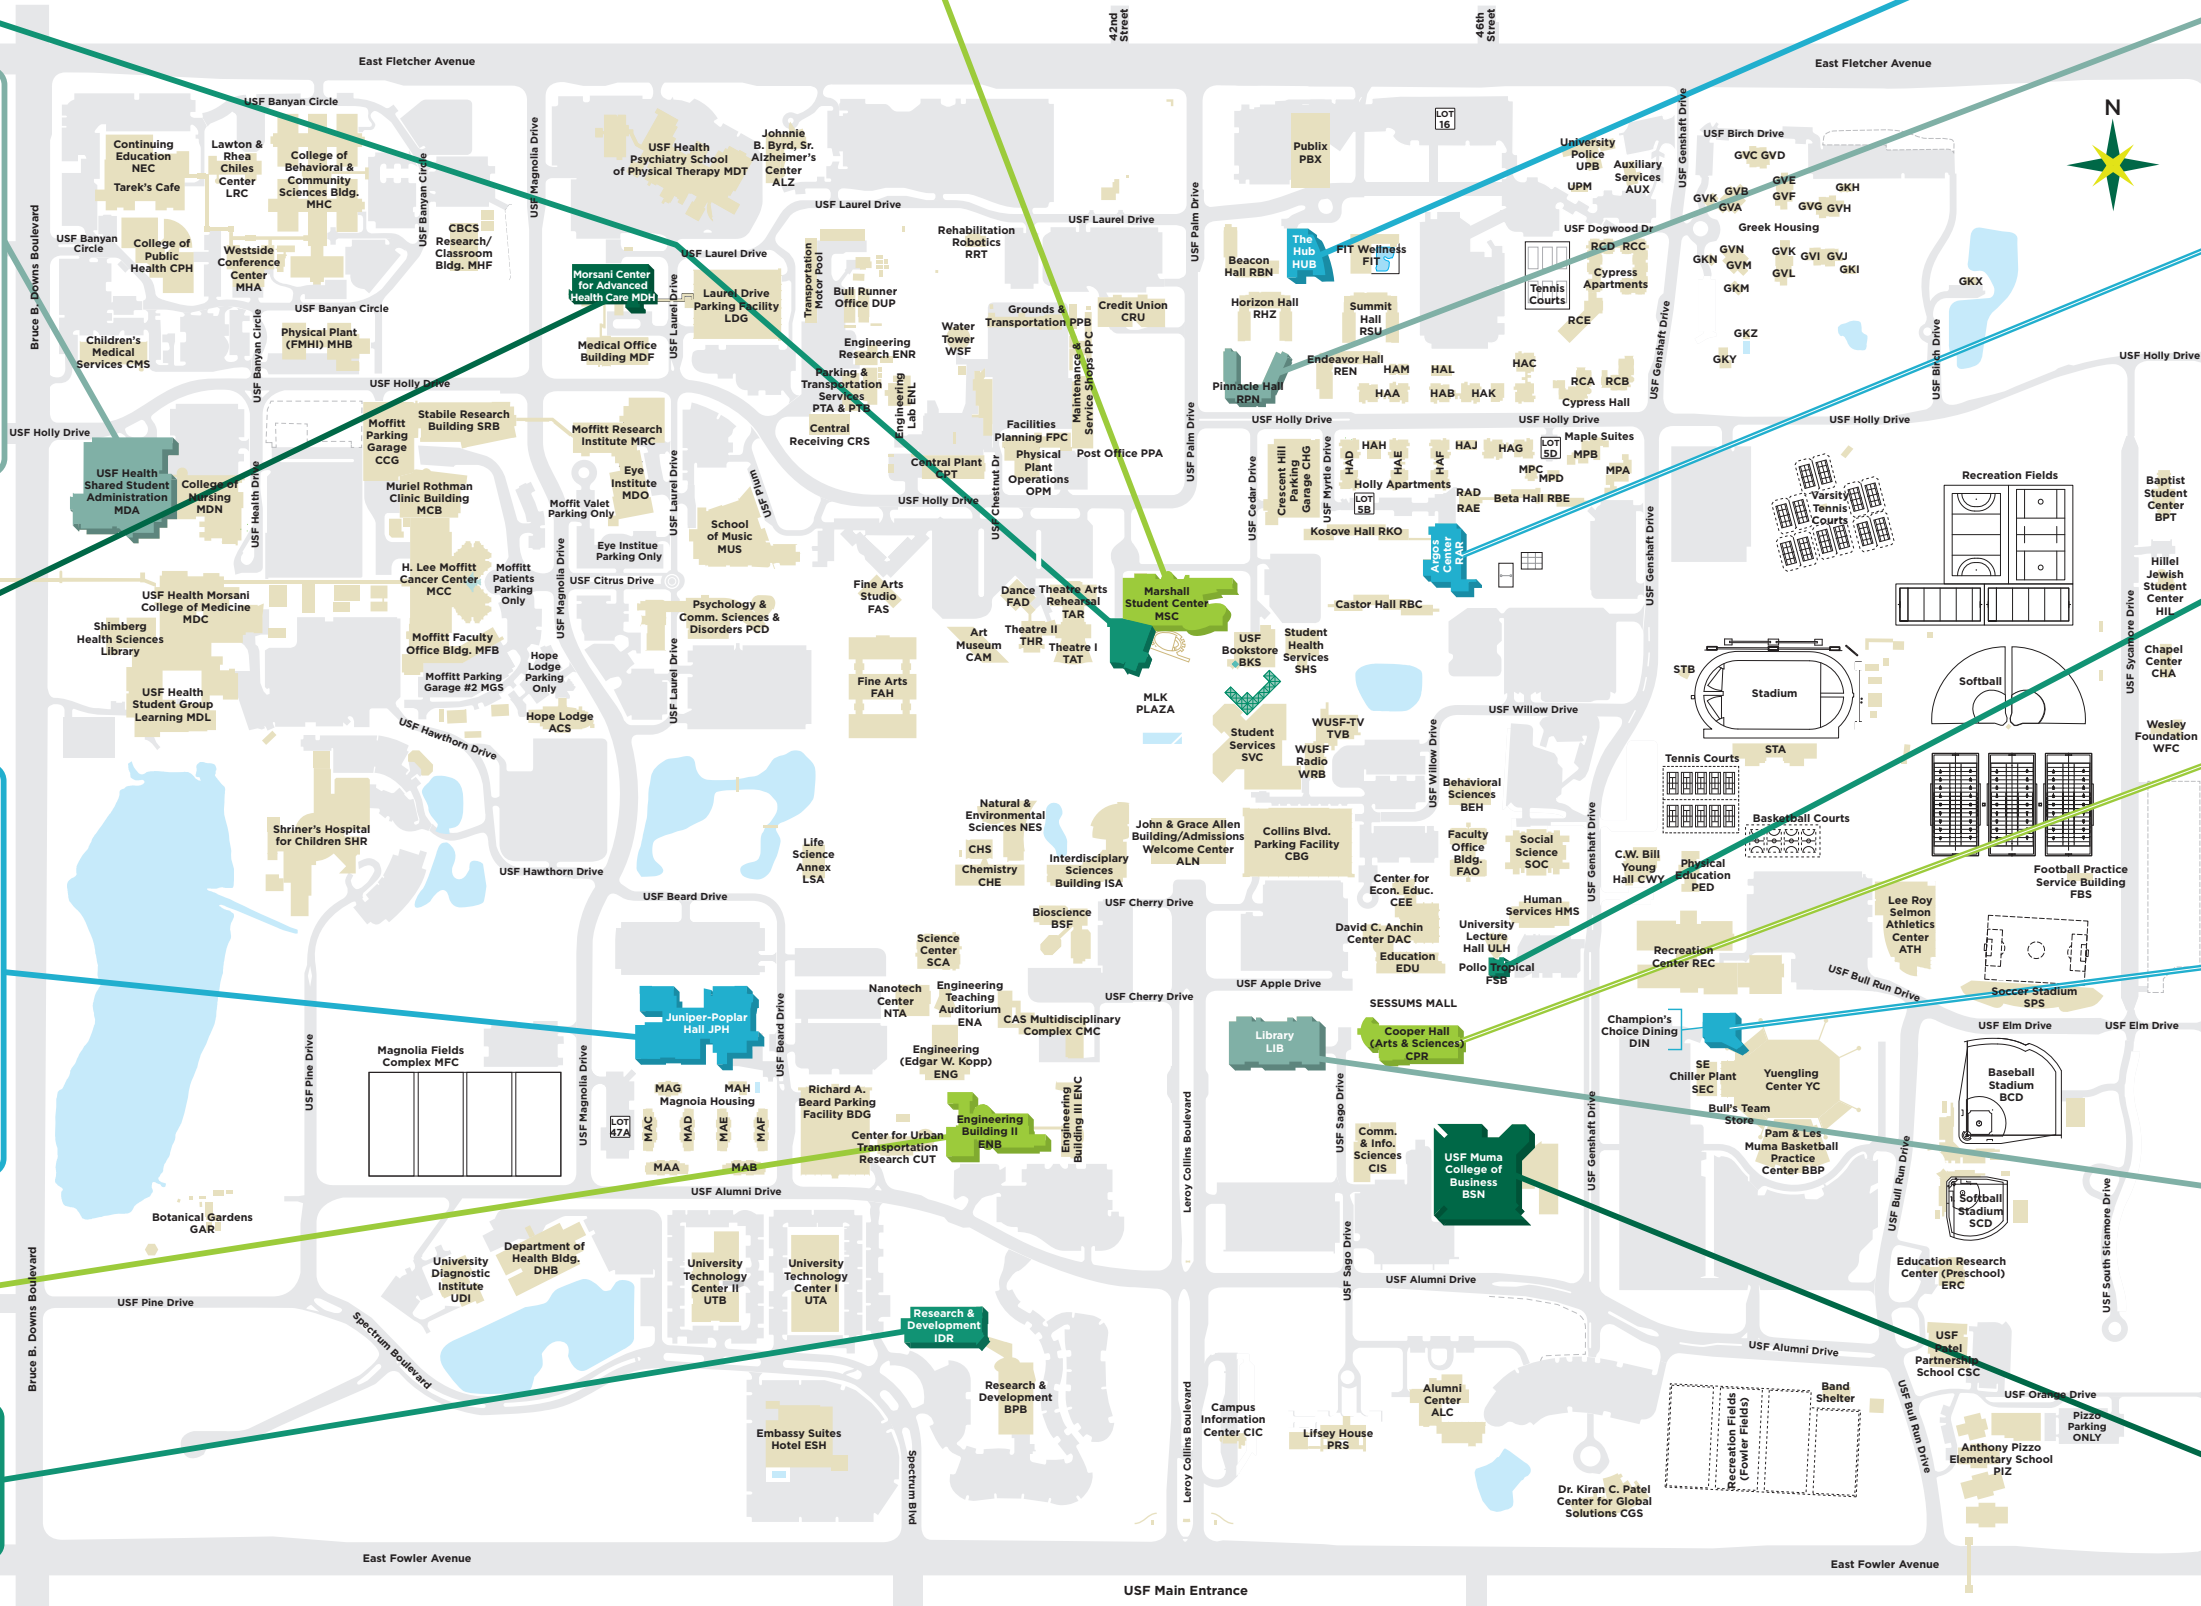

Marshall Student Center MSC

**the hub**  
The Village

**Starbucks**  
**BURGERFI**  
Pinnacle Hall RPN

**THE TABLE AT FOUR CORNERS**  
**central market**  
**RISING ROLL** gourmet café  
USF Health Student Admin MDA

**EINSTEIN BROS. BAGELS**  
Morsani Center MDH

**JUNIPER DINING**  
**THE CORNER MARKET** AT JUNIPER  
**FLIP KITCHEN**  
Juniper-Poplar Hall JPH

**POD MARKET**  
Engineering II ENB

**CAFÉ CONNECT**  
Research & Development IDR

**ARGOSEXCHANGE**  
**FLIP KITCHEN**  
**RESTAURANT ROTATION**  
**bulls Xpress**  
**YO-KAI** express  
Argos Center RAR

**PolloTropical**  
CITRUS MARINATED CHICKEN  
Sessums Mall

**SUBWAY**  
Cooper Hall CPR

**CHAMPION'S Choice**  
**jamba**  
**TORO'S**  
Champion's Choice DIN

**Starbucks**  
Library LIB

**Rocky's & HIDEOUT**  
**Boar's Head**  
**Java City**  
MUMA College of Business BSN